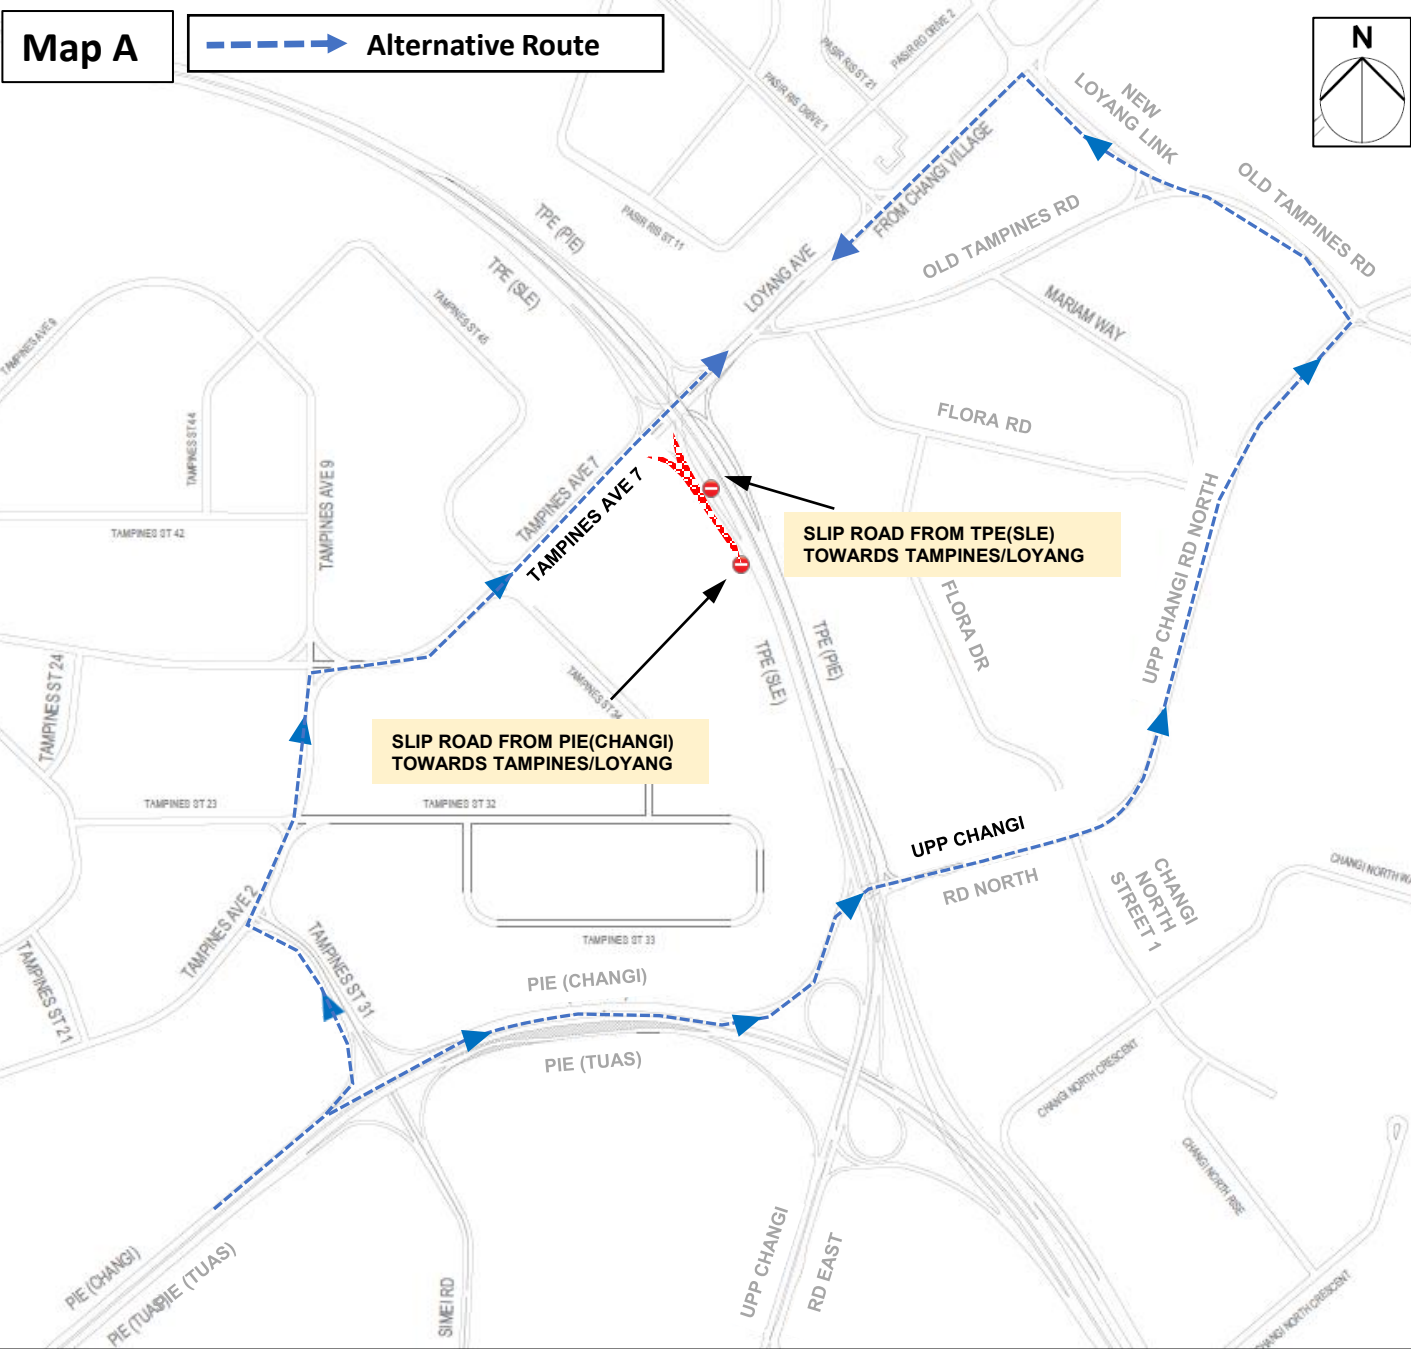

6 June 2026, 13 June 2026, 15 June 2026 to 16 June 2026, 18 June 2026 to 20 June 2026,
22 June 2026 to 23 June 2026, 25 June 2026 to 26 June 2026
10.00pm to 05.30am

Use PIE(Changi) Exit 3B towards Tampines Ave 7/Loyang Avenue via Tampines St 31 and Tampines Ave 2.

Or

Use Upper Changi Rd North to Loyang Ave via New Loyang Link.

6 June 2026, 13 June 2026, 15 June 2026 to 16 June 2026, 18 June 2026 to 20 June 2026,
22 June 2026 to 23 June 2026, 25 June 2026 to 26 June 2026
10.00pm to 05.30am

Map B

 **Alternative Route**

Use Exit 3B along TPE(SLE) and make a U-turn along Pasir Ris Drive 8. Return to TPE(PIE) and take Exit 2 to Tampines Ave 7/Loyang Avenue.