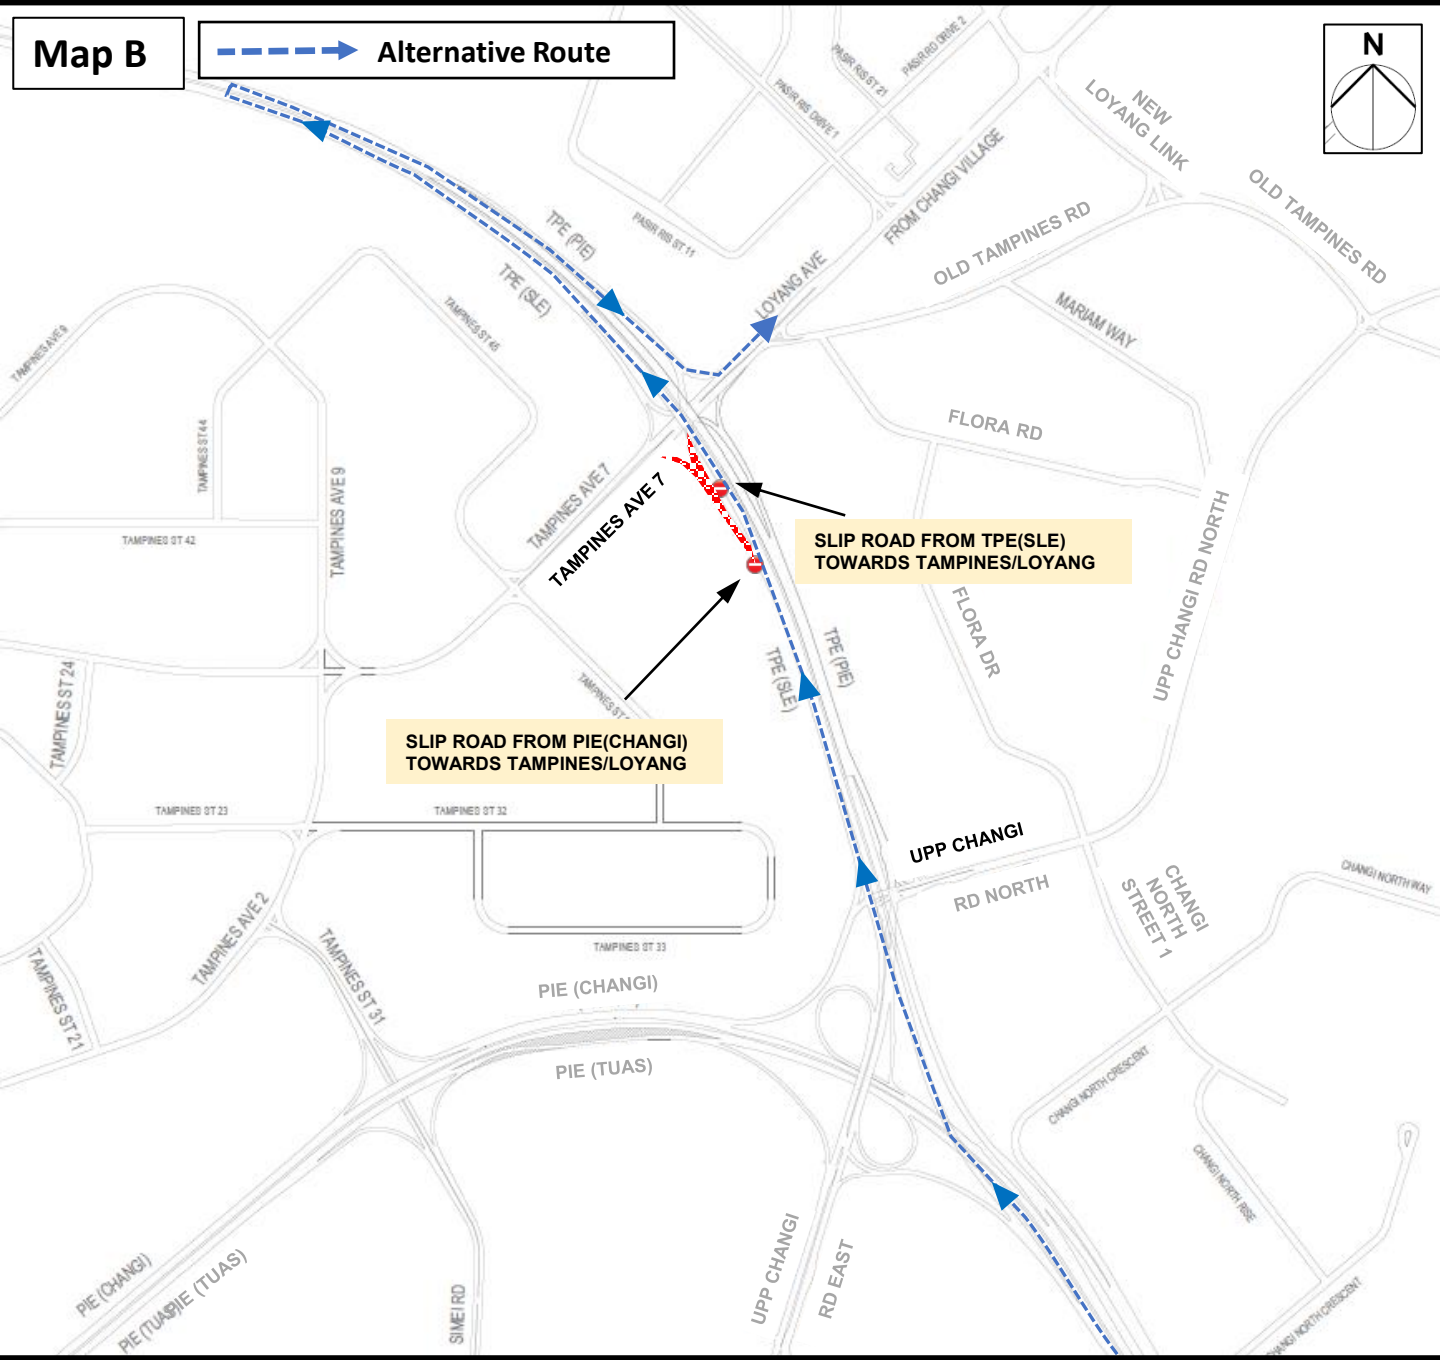

6 June 2026, 13 June 2026, 15 June 2026 to 16 June 2026, 18 June 2026 to 20 June 2026,
22 June 2026 to 23 June 2026, 25 June 2026 to 26 June 2026
10.00pm to 05.30am

Use PIE(Changi) Exit 3B towards Tampines Ave 7/Loyang Avenue via Tampines St 31 and Tampines Ave 2.

Or

Use Upper Changi Rd North to Loyang Ave via New Loyang Link.

6 June 2026, 13 June 2026, 15 June 2026 to 16 June 2026, 18 June 2026 to 20 June 2026,
22 June 2026 to 23 June 2026, 25 June 2026 to 26 June 2026
10.00pm to 05.30am

Map B

 **Alternative Route**

Use Exit 3B along TPE(SLE) and make a U-turn along Pasir Ris Drive 8. Return to TPE(PIE) and take Exit 2 to Tampines Ave 7/Loyang Avenue.